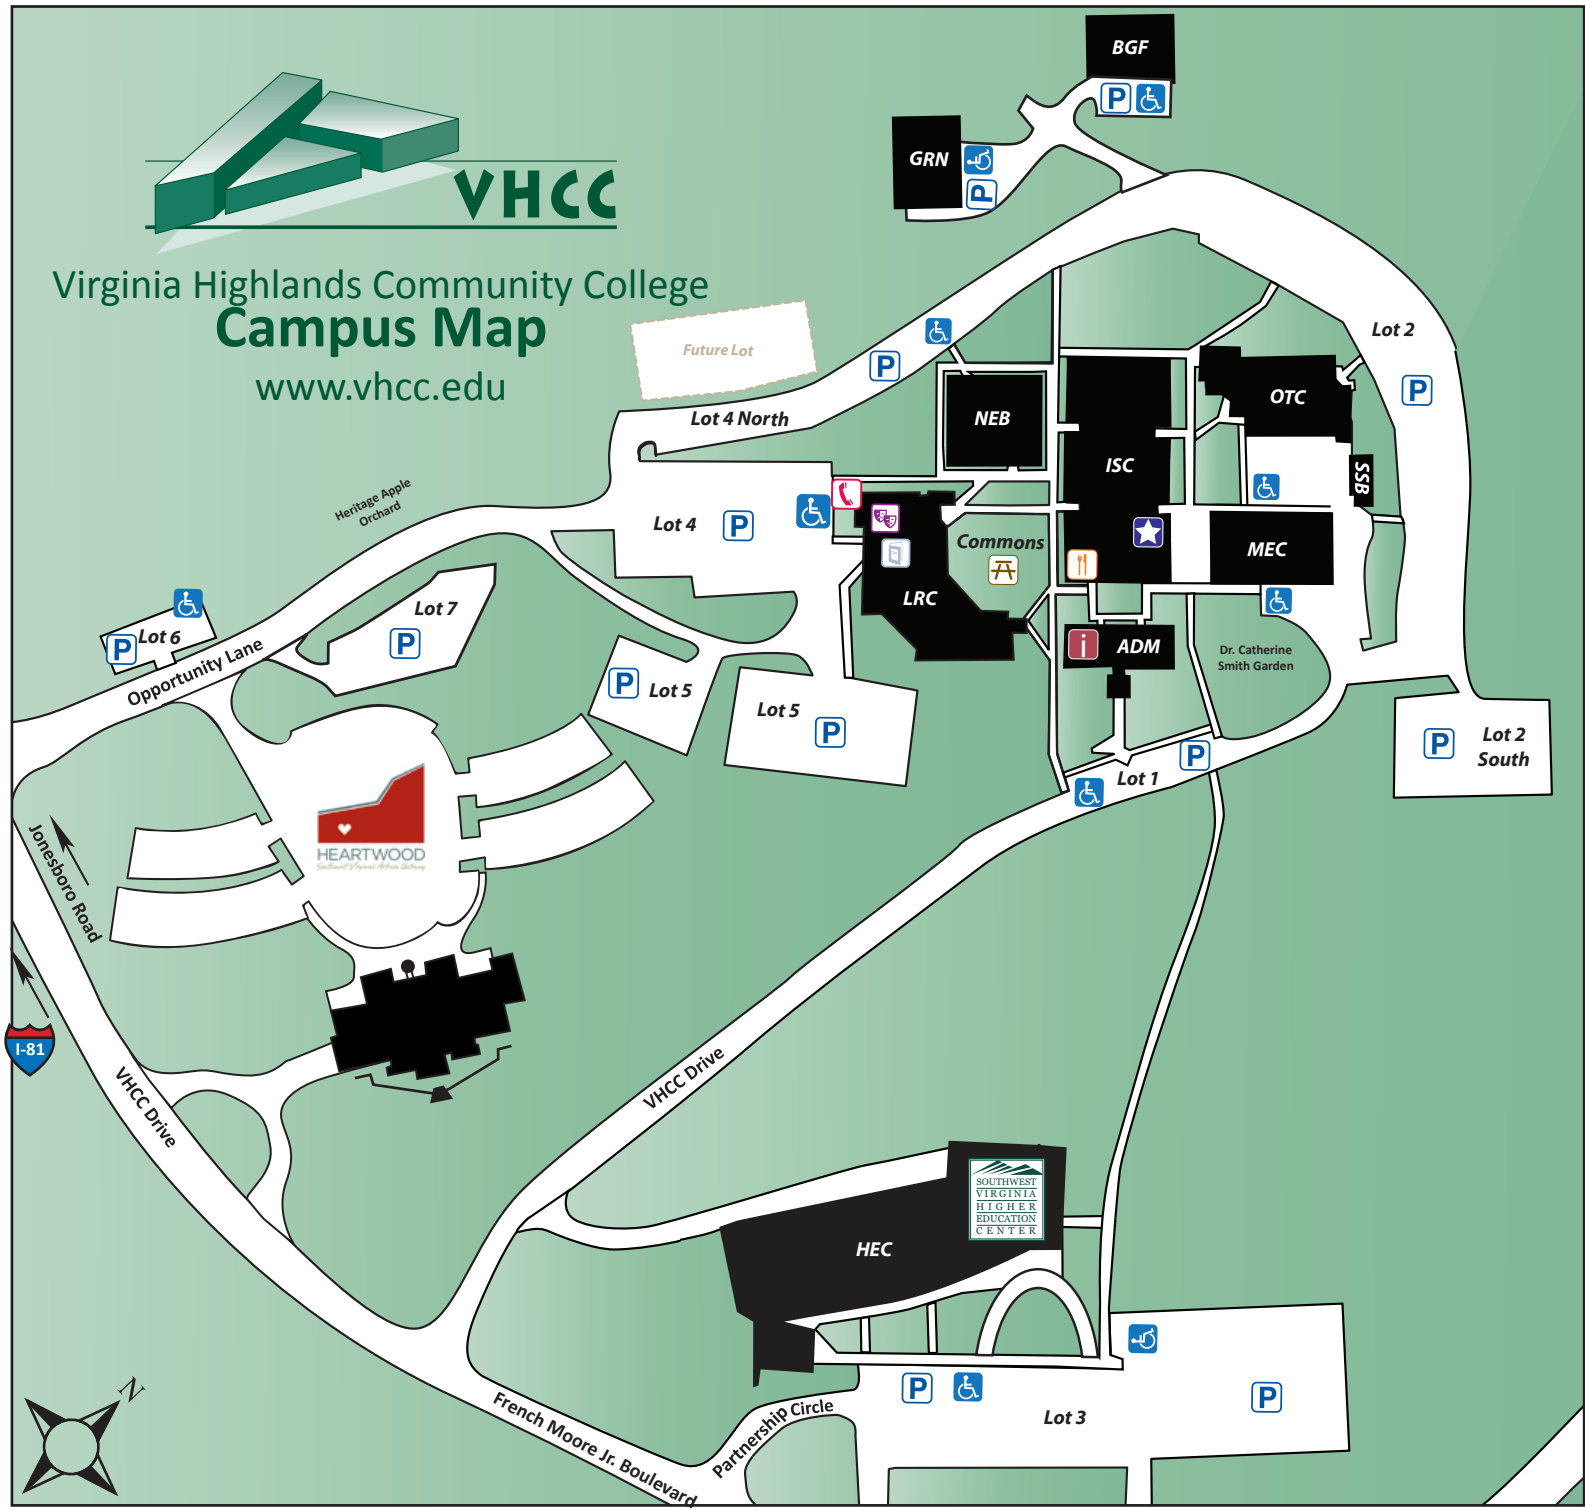

MAP KEY TO CAMPUS

Virginia Highlands Community College
Campus Map
www.vhcc.edu

- ADM • Administration Building**
 100 VHCC Drive
 Rooms 100-123
 Reception Desk
 Business Office
 Workforce Training and Continuing Education
- BGF • Buildings and Grounds Facility**
- GRN • Treadwell - Jones Greenhouse**
- HEC • Southwest Virginia Higher Education Center**
- ISC • Instruction and Student Center**
 130 VHCC Drive
 Rooms 100-155
 Admissions
 Financial Aid
 Academic Counselors
 Campus Police/First Aid
 Career Planning & Placement
 Wolves' Den/Game Room
 Student Success Center
 Project Excel
- LRC • Learning Resource Center**
 110 Opportunity Lane
 Rooms 100's 1st Floor - 200's 2nd Floor
 Educational Foundation, Inc.
 Institutional Advancement
 Library
 Learning Center/Tutoring Center
 Keyser Aday Theatre
 Testing Center
 Business, Humanities & Social Sciences Division
- MEC • Mechanical Education Building**
 150 VHCC Drive
 Rooms 101-121
 Small Business Development Center (SBDC)
- NEB • Nursing Education Building**
 120 Opportunity Lane
 Rooms 100's 1st Floor - 001-008 2nd Floor
 Nursing & Allied Health Division
- OTC • Occupational/Technical Center**
 160 Opportunity Lane
 Rooms 100's 1st Floor - 200's 2nd Floor
 Bookstore
 Mount Rogers Regional Adult Education
 Educational Talent Search/Upward Bound
 Copy Center
 Science & Engineering Technologies Division
- SSB • Storage & Surplus Building**

MAP KEY SYMBOLS

- P Parking Lot
- ☎ Emergency Phone
- ★ Campus Police/First Aid
- ♿ Handicapped Parking
- i Receptionist
- 📖 Library
- 🍷 Wolves' Den (Snack Bar)
- 🎭 Keyser Aday Theatre
- 🏠 Commons
- 🏗 Future Sites
- 📍 Heartwood